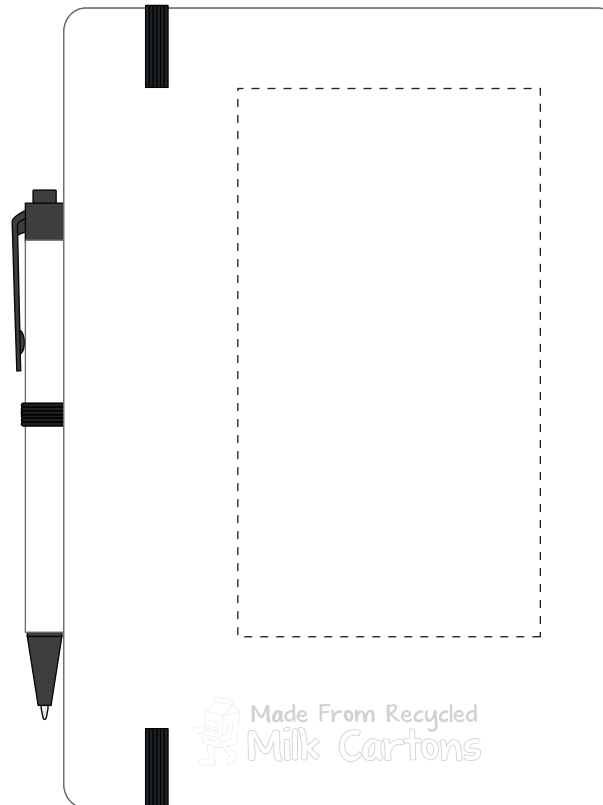

Your Ref:	Quantity:	Product Code: QS1020
Our Ref:	Version: 1	Product Colour: BLACK

PRINTING CONCERNS:**PRODUCT INFO:**

Please note that this product has Sustainability Markings that are not visible from this perspective

We stock this item in the following colours

**PANTONE REFERENCE(S)**

 Full colour printing

ARTWORK SCALE 50%

- CENTRED TO PRINT AREA
- CENTRED TO NOTEBOOK

Product Image for visualisation
- colours may vary

The dashed line is to demonstrate print area and will not appear on your printed item

PLEASE NOTE:

- All colours including print and product are for visual purposes only and should not be regarded as the actual colour of the product and print.
- Some products may vary from batch to batch and may differ from previous orders.
- The colour and texture of a product can also have an effect on the final print colour.
- By approving this order we accept that you understand these terms.

To proceed, please approve visual via the online system.

ARTWORK SCALE 100%
Max print area: 80mm x 145mm